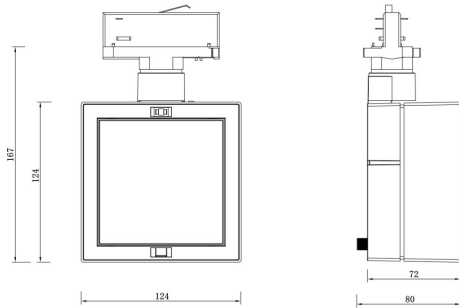

Series Name: Ben / Track Spotlight

Project name:

Model No: MBL40923

Location:

15°

22°

30°

45°

16×60°

Wallwash

Specification

- CCT** : 2700K/3000K/3500K/4000K
- Beam** : 15°/22°/30°/45°/Oval/Wallwash
- CRI** : Ra 97
- SDCM** : ≤ 2
- Wattage** : 23W
- Input Voltage** : 220-240V ~ 50/60Hz
- Dimming Option** : Built-in knob dimmer (Dimming range: 0-100%)
- Finish and Color** : Powder coating; Black (MBK) /White (MWT)
- Installation** : 5-wire 3-circuit track
- Material** : Die-cast aluminum alloy
- LED Source** : SMD
- Adjustment Range** : Horizontal 0° ~ 360°, Vertical 0° ~ 90°
- Life Span** : >50000h-L90/B10