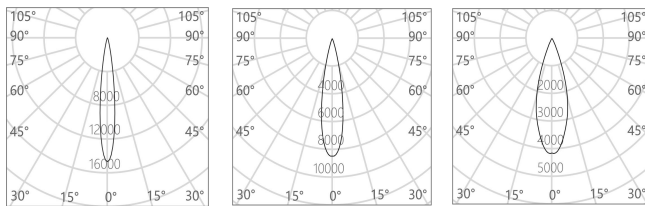

Series Name: Ben / Track Spotlight

Project name:

Model No: MBL40923

Location:

15°

22°

30°

45°

16×60°

Wallwash

Specification

- CCT** : 2700K/3000K/3500K/4000K
- Beam** : 15°/22°/30°/45°/Oval/Wallwash
- CRI** : Ra 97
- SDCM** : ≤ 2
- Wattage** : 23W
- Input Voltage** : 220-240V ~ 50/60Hz
- Dimming Option** : Built-in knob dimmer (Dimming range: 0-100%)
- Finish and Color** : Powder coating; Black (MBK) /White (MWT)
- Installation** : 5-wire 3-circuit track
- Material** : Die-cast aluminum alloy
- LED Source** : SMD
- Adjustment Range** : Horizontal 0° ~ 360°, Vertical 0° ~ 90°
- Life Span** : >50000h-L90/B10