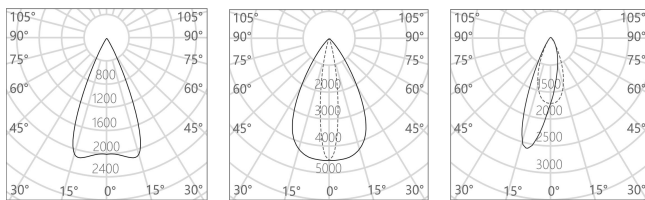

Series Name: Ben / Track Spotlight

Project name:

Model No: MBL40923

Location:

15°

22°

30°

45°

16×60°

Wallwash

Specification

- CCT** : 2700K/3000K/3500K/4000K
- Beam** : 15°/22°/30°/45°/Oval/Wallwash
- CRI** : Ra 97
- SDCM** : ≤ 2
- Wattage** : 23W
- Input Voltage** : 220-240V ~ 50/60Hz
- Dimming Option** : Built-in knob dimmer (Dimming range: 0-100%)
- Finish and Color** : Powder coating; Black (MBK) /White (MWT)
- Installation** : 5-wire 3-circuit track
- Material** : Die-cast aluminum alloy
- LED Source** : SMD
- Adjustment Range** : Horizontal 0° ~ 360°, Vertical 0° ~ 90°
- Life Span** : >50000h-L90/B10