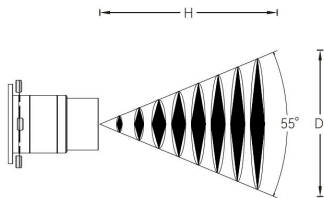

Series Name: Ajaw / Track Framing Projector

Project name:

Model No: MAL40120Z

Location: