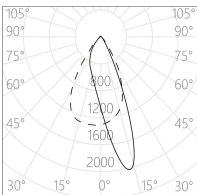

**Series Name:** Ajaw / Track Framing Projector

**Project name:**

**Model No:** MAL41624-CT

**Location:**

15°

22°

30°

45°

16×60°

Wallwash

**Specification**

- CCT** : 2700K↔3000K↔3500K↔4000K(Tunable)
- Beam** : 15°/22°/30°/45°/Elliptical(16°×60°)/Wallwash
- CRI** : Ra92/ Ra95/ Ra97
- SDCM** : ≤ 2
- Wattage** : 24W
- Input Voltage** : 220-240V ~ 50/60Hz
- Dimming Option** : ① Knob Dimming (Dimming range: 0-100%)  
② Dual-knob Color Tuning
- Finish and Color** : Black(MBK) /White (MWT)
- Installation** : 3-Circuit track
- Material** : Die-cast aluminum alloy
- LED Source** : SMD
- Finish and Color** : Powder coating
- Adjustment Range** : Horizontal 0° ~ 360°, Vertical 0° ~ 90°
- Life Span** : >50000h-L90/B10
- IP Rating** : IP20