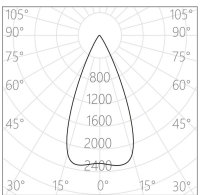

**Series Name:** Ajaw / Track Framing Projector

**Project name:**

**Model No:** MAL41624-CT

**Location:**

15°

22°

30°

45°

16×60°

Wallwash

**Specification**

- CCT** : 2700K↔3000K↔3500K↔4000K(Tunable)
- Beam** : 15°/22°/30°/45°/Elliptical(16°×60°)/Wallwash
- CRI** : Ra92/ Ra95/ Ra97
- SDCM** : ≤ 2
- Wattage** : 24W
- Input Voltage** : 220-240V ~ 50/60Hz
- Dimming Option** : ① Knob Dimming (Dimming range: 0-100%)  
② Dual-knob Color Tuning
- Finish and Color** : Black(MBK) /White (MWT)
- Installation** : 3-Circuit track
- Material** : Die-cast aluminum alloy
- LED Source** : SMD
- Finish and Color** : Powder coating
- Adjustment Range** : Horizontal 0° ~ 360°, Vertical 0° ~ 90°
- Life Span** : >50000h-L90/B10
- IP Rating** : IP20