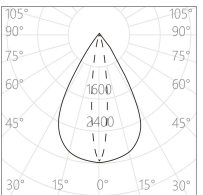

**Series Name:** Ajaw / Track Framing Projector

**Project name:**

**Model No:** MAL41624-CT

**Location:**

15°

22°

30°

45°

16×60°

Wallwash

**Specification**

- CCT** : 2700K↔3000K↔3500K↔4000K(Tunable)
- Beam** : 15°/22°/30°/45°/Elliptical(16°×60°)/Wallwash
- CRI** : Ra92/ Ra95/ Ra97
- SDCM** : ≤ 2
- Wattage** : 24W
- Input Voltage** : 220-240V ~ 50/60Hz
- Dimming Option** : ① Knob Dimming (Dimming range: 0-100%)  
② Dual-knob Color Tuning
- Finish and Color** : Black(MBK) /White (MWT)
- Installation** : 3-Circuit track
- Material** : Die-cast aluminum alloy
- LED Source** : SMD
- Finish and Color** : Powder coating
- Adjustment Range** : Horizontal 0° ~ 360°, Vertical 0° ~ 90°
- Life Span** : >50000h-L90/B10
- IP Rating** : IP20