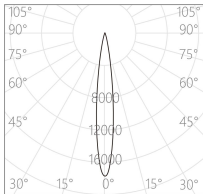

**Series Name:** Ajaw / Track Framing Projector

**Project name:**

**Model No:** MAL41624-CT

**Location:**

15°

22°

30°

45°

16×60°

Wallwash

**Specification**

- CCT** : 2700K↔3000K↔3500K↔4000K(Tunable)
- Beam** : 15°/22°/30°/45°/Elliptical(16°×60°)/Wallwash
- CRI** : Ra92/ Ra95/ Ra97
- SDCM** : ≤ 2
- Wattage** : 24W
- Input Voltage** : 220-240V ~ 50/60Hz
- Dimming Option** : ① Knob Dimming (Dimming range: 0-100%)  
② Dual-knob Color Tuning
- Finish and Color** : Black(MBK) /White (MWT)
- Installation** : 3-Circuit track
- Material** : Die-cast aluminum alloy
- LED Source** : SMD
- Finish and Color** : Powder coating
- Adjustment Range** : Horizontal 0° ~ 360°, Vertical 0° ~ 90°
- Life Span** : >50000h-L90/B10
- IP Rating** : IP20