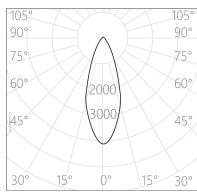

**Series Name:** Ajaw / Track Framing Projector

**Project name:**

**Model No:** MAL41624-CT

**Location:**

15°

22°

30°

45°

16×60°

Wallwash

**Specification**

- CCT** : 2700K↔3000K↔3500K↔4000K(Tunable)
- Beam** : 15°/22°/30°/45°/Elliptical(16°×60°)/Wallwash
- CRI** : Ra92/ Ra95/ Ra97
- SDCM** : ≤ 2
- Wattage** : 24W
- Input Voltage** : 220-240V ~ 50/60Hz
- Dimming Option** : ① Knob Dimming (Dimming range: 0-100%)  
② Dual-knob Color Tuning
- Finish and Color** : Black(MBK) /White (MWT)
- Installation** : 3-Circuit track
- Material** : Die-cast aluminum alloy
- LED Source** : SMD
- Finish and Color** : Powder coating
- Adjustment Range** : Horizontal 0° ~ 360°, Vertical 0° ~ 90°
- Life Span** : >50000h-L90/B10
- IP Rating** : IP20