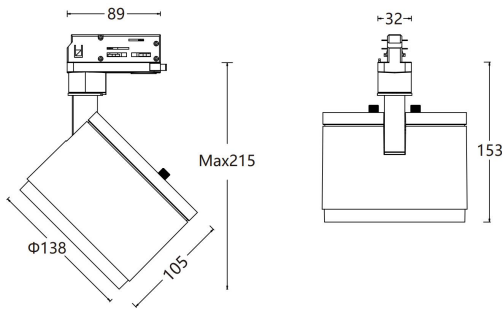

**Series Name:** Ajaw / Track Framing Projector

**Project name:**

**Model No:** MAL41624-CT

**Location:**

15°

22°

30°

45°

16×60°

Wallwash

**Specification**

- CCT** : 2700K↔3000K↔3500K↔4000K(Tunable)
- Beam** : 15°/22°/30°/45°/Elliptical(16°×60°)/Wallwash
- CRI** : Ra92/ Ra95/ Ra97
- SDCM** : ≤ 2
- Wattage** : 24W
- Input Voltage** : 220-240V ~ 50/60Hz
- Dimming Option** : ① Knob Dimming (Dimming range: 0-100%)  
② Dual-knob Color Tuning
- Finish and Color** : Black(MBK) /White (MWT)
- Installation** : 3-Circuit track
- Material** : Die-cast aluminum alloy
- LED Source** : SMD
- Finish and Color** : Powder coating
- Adjustment Range** : Horizontal 0° ~ 360°, Vertical 0° ~ 90°
- Life Span** : >50000h-L90/B10
- IP Rating** : IP20

**Accessories**

MA348-15  
15°

MA348-22  
22°

MA348-30  
30°

MA348-45  
45°

MA348-EV  
16×60°

MA348-WW  
Wallwash

MA348-HC  
Honeycomb