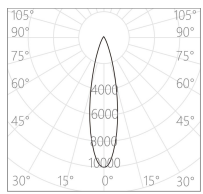

**Series Name:** Ajaw / Track Framing Projector

**Project name:**

**Model No:** MAL41624-CT

**Location:**

15°

22°

30°

45°

16×60°

Wallwash

**Specification**

- CCT** : 2700K↔3000K↔3500K↔4000K(Tunable)
- Beam** : 15°/22°/30°/45°/Elliptical(16°×60°)/Wallwash
- CRI** : Ra92/ Ra95/ Ra97
- SDCM** : ≤ 2
- Wattage** : 24W
- Input Voltage** : 220-240V ~ 50/60Hz
- Dimming Option** : ① Knob Dimming (Dimming range: 0-100%)  
② Dual-knob Color Tuning
- Finish and Color** : Black(MBK) /White (MWT)
- Installation** : 3-Circuit track
- Material** : Die-cast aluminum alloy
- LED Source** : SMD
- Finish and Color** : Powder coating
- Adjustment Range** : Horizontal 0° ~ 360°, Vertical 0° ~ 90°
- Life Span** : >50000h-L90/B10
- IP Rating** : IP20