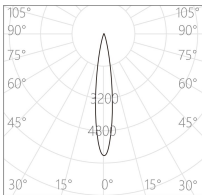

Series Name: Ajaw / Track Framing Projector

Project name:

Model No: MAL40812-CT

Location:

15°

22°

30°

45°

16×60°

Wallwash

Specification

CCT	: 2700K↔3000K↔3500K↔4000K(Tunable)
Beam	: 15°/22°/30°/45°/Elliptical(16°×60°)/Wallwash
CRI	: Ra92/ Ra95/ Ra97
SDCM	: ≤ 2
Wattage	: 12W
Input Voltage	: 220-240V ~ 50/60Hz
Dimming Option	: ① Knob Dimming (Dimming range: 0-100%) ② Dual-knob Color Tuning
Finish and Color	: Black(MBK) /White (MWT)
Installation	: 3-Circuit track
Material	: Die-cast aluminum alloy
LED Source	: SMD
Finish and Color	: Powder coating
Adjustment Range	: Horizontal 0° ~ 360°, Vertical 0° ~ 90°
Life Span	: >50000h-L90/B10
IP Rating	: IP20