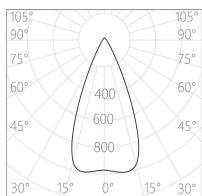

Series Name: Ajaw / Track Framing Projector

Project name:

Model No: MAL40812-CT

Location:

15°

22°

30°

45°

16×60°

Wallwash

Specification

CCT	: 2700K↔3000K↔3500K↔4000K(Tunable)
Beam	: 15°/22°/30°/45°/Elliptical(16°×60°)/Wallwash
CRI	: Ra92/ Ra95/ Ra97
SDCM	: ≤ 2
Wattage	: 12W
Input Voltage	: 220-240V ~ 50/60Hz
Dimming Option	: ① Knob Dimming (Dimming range: 0-100%) ② Dual-knob Color Tuning
Finish and Color	: Black(MBK) /White (MWT)
Installation	: 3-Circuit track
Material	: Die-cast aluminum alloy
LED Source	: SMD
Finish and Color	: Powder coating
Adjustment Range	: Horizontal 0° ~ 360°, Vertical 0° ~ 90°
Life Span	: >50000h-L90/B10
IP Rating	: IP20