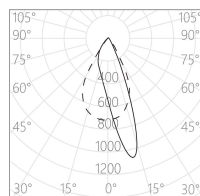

Series Name: Ajaw / Track Framing Projector

Project name:

Model No: MAL40812-CT

Location:

15°

22°

30°

45°

16×60°

Wallwash

Specification

CCT	: 2700K↔3000K↔3500K↔4000K(Tunable)
Beam	: 15°/22°/30°/45°/Elliptical(16°×60°)/Wallwash
CRI	: Ra92/ Ra95/ Ra97
SDCM	: ≤ 2
Wattage	: 12W
Input Voltage	: 220-240V ~ 50/60Hz
Dimming Option	: ① Knob Dimming (Dimming range: 0-100%) ② Dual-knob Color Tuning
Finish and Color	: Black(MBK) /White (MWT)
Installation	: 3-Circuit track
Material	: Die-cast aluminum alloy
LED Source	: SMD
Finish and Color	: Powder coating
Adjustment Range	: Horizontal 0° ~ 360°, Vertical 0° ~ 90°
Life Span	: >50000h-L90/B10
IP Rating	: IP20