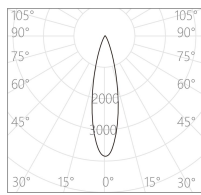

Series Name: Ajaw / Track Framing Projector

Project name:

Model No: MAL40812-CT

Location:

15°

22°

30°

45°

16×60°

Wallwash

Specification

CCT	: 2700K↔3000K↔3500K↔4000K(Tunable)
Beam	: 15°/22°/30°/45°/Elliptical(16°×60°)/Wallwash
CRI	: Ra92/ Ra95/ Ra97
SDCM	: ≤ 2
Wattage	: 12W
Input Voltage	: 220-240V ~ 50/60Hz
Dimming Option	: ① Knob Dimming (Dimming range: 0-100%) ② Dual-knob Color Tuning
Finish and Color	: Black(MBK) /White (MWT)
Installation	: 3-Circuit track
Material	: Die-cast aluminum alloy
LED Source	: SMD
Finish and Color	: Powder coating
Adjustment Range	: Horizontal 0° ~ 360°, Vertical 0° ~ 90°
Life Span	: >50000h-L90/B10
IP Rating	: IP20