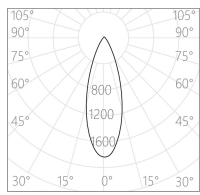

Series Name: Ajaw / Track Framing Projector

Project name:

Model No: MAL40812-CT

Location:

15°

22°

30°

45°

16×60°

Wallwash

Specification

CCT	: 2700K↔3000K↔3500K↔4000K(Tunable)
Beam	: 15°/22°/30°/45°/Elliptical(16°×60°)/Wallwash
CRI	: Ra92/ Ra95/ Ra97
SDCM	: ≤ 2
Wattage	: 12W
Input Voltage	: 220-240V ~ 50/60Hz
Dimming Option	: ① Knob Dimming (Dimming range: 0-100%) ② Dual-knob Color Tuning
Finish and Color	: Black(MBK) /White (MWT)
Installation	: 3-Circuit track
Material	: Die-cast aluminum alloy
LED Source	: SMD
Finish and Color	: Powder coating
Adjustment Range	: Horizontal 0° ~ 360°, Vertical 0° ~ 90°
Life Span	: >50000h-L90/B10
IP Rating	: IP20