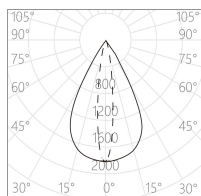

Series Name: Ajaw / Track Framing Projector

Project name:

Model No: MAL40812-CT

Location:

15°

22°

30°

45°

16×60°

Wallwash

Specification

CCT	: 2700K↔3000K↔3500K↔4000K(Tunable)
Beam	: 15°/22°/30°/45°/Elliptical(16°×60°)/Wallwash
CRI	: Ra92/ Ra95/ Ra97
SDCM	: ≤ 2
Wattage	: 12W
Input Voltage	: 220-240V ~ 50/60Hz
Dimming Option	: ① Knob Dimming (Dimming range: 0-100%) ② Dual-knob Color Tuning
Finish and Color	: Black(MBK) /White (MWT)
Installation	: 3-Circuit track
Material	: Die-cast aluminum alloy
LED Source	: SMD
Finish and Color	: Powder coating
Adjustment Range	: Horizontal 0° ~ 360°, Vertical 0° ~ 90°
Life Span	: >50000h-L90/B10
IP Rating	: IP20