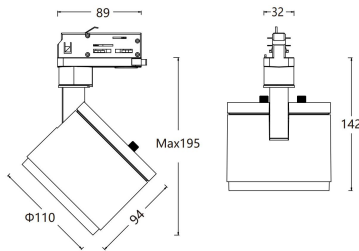

Series Name: Ajaw / Track Framing Projector

Project name:

Model No: MAL40812-CT

Location:

15°

22°

30°

45°

16×60°

Wallwash

Specification

CCT	: 2700K↔3000K↔3500K↔4000K(Tunable)
Beam	: 15°/22°/30°/45°/Elliptical(16°×60°)/Wallwash
CRI	: Ra92/ Ra95/ Ra97
SDCM	: ≤ 2
Wattage	: 12W
Input Voltage	: 220-240V ~ 50/60Hz
Dimming Option	: ① Knob Dimming (Dimming range: 0-100%) ② Dual-knob Color Tuning
Finish and Color	: Black(MBK) /White (MWT)
Installation	: 3-Circuit track
Material	: Die-cast aluminum alloy
LED Source	: SMD
Finish and Color	: Powder coating
Adjustment Range	: Horizontal 0° ~ 360°, Vertical 0° ~ 90°
Life Span	: >50000h-L90/B10
IP Rating	: IP20