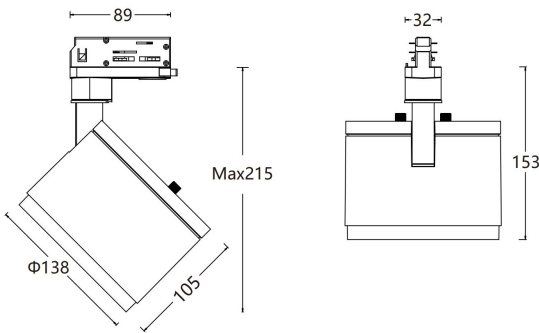

Series Name: Ajaw / Track Framing Projector

Project name:

Model No: MAL40612-CT

Location:

6°

9°

Specification

- CCT** : 2700K↔3000K↔3500K↔4000K(Tunable)
- Beam** : 6°/9°
- CRI** : Ra92/ Ra95/ Ra97
- SDCM** : ≤ 2
- Wattage** : 12W
- Input Voltage** : 220-240V ~ 50/60Hz
- Dimming Option** : ① Knob Dimming (Dimming range: 0-100%)
② Dual-knob Color Tuning
- Finish and Color** : Black(MBK) /White (MWT)
- Installation** : 3-Circuit track
- Material** : Die-cast aluminum alloy
- LED Source** : SMD
- Finish and Color** : Powder coating
- Adjustment Range** : Horizontal 0° ~ 360°, Vertical 0° ~ 90°
- Life Span** : >50000h-L90/B10
- IP Rating** : IP20