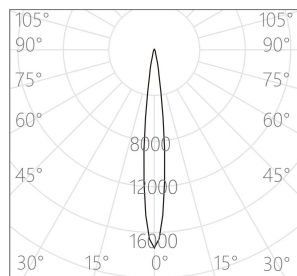

Series Name: Ajaw / Track Framing Projector

Project name:

Model No: MAL40612-CT

Location:

6°

9°

Specification

- CCT** : 2700K↔3000K↔3500K↔4000K(Tunable)
- Beam** : 6°/9°
- CRI** : Ra92/ Ra95/ Ra97
- SDCM** : ≤ 2
- Wattage** : 12W
- Input Voltage** : 220-240V ~ 50/60Hz
- Dimming Option** : ① Knob Dimming (Dimming range: 0-100%)
② Dual-knob Color Tuning
- Finish and Color** : Black(MBK) /White (MWT)
- Installation** : 3-Circuit track
- Material** : Die-cast aluminum alloy
- LED Source** : SMD
- Finish and Color** : Powder coating
- Adjustment Range** : Horizontal 0° ~ 360°, Vertical 0° ~ 90°
- Life Span** : >50000h-L90/B10
- IP Rating** : IP20