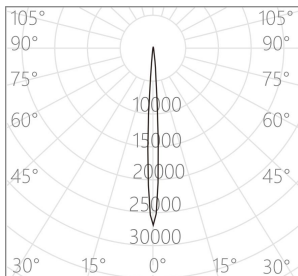

Series Name: Ajaw / Track Framing Projector

Project name:

Model No: MAL40612-CT

Location:

6°

9°

Specification

- CCT** : 2700K↔3000K↔3500K↔4000K(Tunable)
- Beam** : 6°/9°
- CRI** : Ra92/ Ra95/ Ra97
- SDCM** : ≤ 2
- Wattage** : 12W
- Input Voltage** : 220-240V ~ 50/60Hz
- Dimming Option** : ① Knob Dimming (Dimming range: 0-100%)
② Dual-knob Color Tuning
- Finish and Color** : Black(MBK) /White (MWT)
- Installation** : 3-Circuit track
- Material** : Die-cast aluminum alloy
- LED Source** : SMD
- Finish and Color** : Powder coating
- Adjustment Range** : Horizontal 0° ~ 360°, Vertical 0° ~ 90°
- Life Span** : >50000h-L90/B10
- IP Rating** : IP20