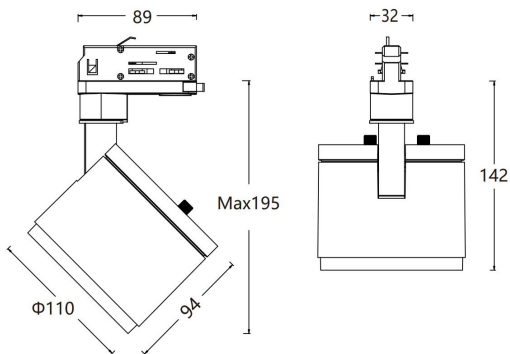

**Series Name:** Ajaw / Track Framing Projector

**Project name:**

**Model No:** MAL40408-CT

**Location:**

6°

9°

**Specification**

- CCT** : 2700K↔3000K↔3500K↔4000K(Tunable)
- Beam** : 6°/9°
- CRI** : Ra92/ Ra95/ Ra97
- SDCM** : ≤ 2
- Wattage** : 8W
- Input Voltage** : 220-240V ~ 50/60Hz
- Dimming Option** : ① Knob Dimming (Dimming range: 0-100%)  
② Dual-knob Color Tuning
- Finish and Color** : Black(MBK) /White (MWT)
- Installation** : 3-Circuit track
- Material** : Die-cast aluminum alloy
- LED Source** : SMD
- Finish and Color** : Powder coating
- Adjustment Range** : Horizontal 0° ~ 360°, Vertical 0° ~ 90°
- Life Span** : >50000h-L90/B10
- IP Rating** : IP20