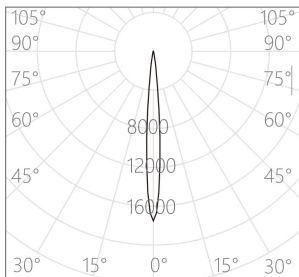

**Series Name:** Ajaw / Track Framing Projector

**Project name:**

**Model No:** MAL40408-CT

**Location:**

6°

9°

**Specification**

- CCT** : 2700K↔3000K↔3500K↔4000K(Tunable)
- Beam** : 6°/9°
- CRI** : Ra92/ Ra95/ Ra97
- SDCM** : ≤ 2
- Wattage** : 8W
- Input Voltage** : 220-240V ~ 50/60Hz
- Dimming Option** : ① Knob Dimming (Dimming range: 0-100%)  
② Dual-knob Color Tuning
- Finish and Color** : Black(MBK) /White (MWT)
- Installation** : 3-Circuit track
- Material** : Die-cast aluminum alloy
- LED Source** : SMD
- Finish and Color** : Powder coating
- Adjustment Range** : Horizontal 0° ~ 360°, Vertical 0° ~ 90°
- Life Span** : >50000h-L90/B10
- IP Rating** : IP20

MA348-BF  
Blue lens