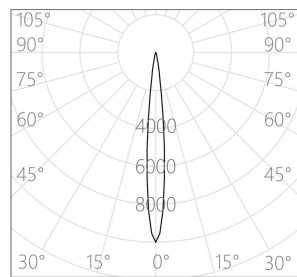

**Series Name:** Ajaw / Track Framing Projector

**Project name:**

**Model No:** MAL40408-CT

**Location:**

6°

9°

**Specification**

- CCT** : 2700K↔3000K↔3500K↔4000K(Tunable)
- Beam** : 6°/9°
- CRI** : Ra92/ Ra95/ Ra97
- SDCM** : ≤ 2
- Wattage** : 8W
- Input Voltage** : 220-240V ~ 50/60Hz
- Dimming Option** : ① Knob Dimming (Dimming range: 0-100%)  
② Dual-knob Color Tuning
- Finish and Color** : Black(MBK) /White (MWT)
- Installation** : 3-Circuit track
- Material** : Die-cast aluminum alloy
- LED Source** : SMD
- Finish and Color** : Powder coating
- Adjustment Range** : Horizontal 0° ~ 360°, Vertical 0° ~ 90°
- Life Span** : >50000h-L90/B10
- IP Rating** : IP20