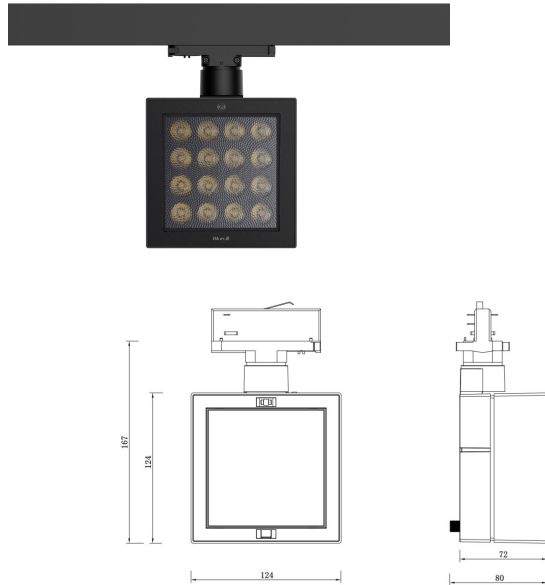

Series Name: Ben / Track Spotlight

Project name:

Model No: MBL41624CT

Location:

Specification

- CCT** : 2700K/3000K/3500K/4000K
- Beam** : 15°/22°/30°/45°/ Elliptical/Wallwash
- CRI** : Ra 97
- SDCM** : ≤ 2
- Wattage** : 24W
- Input Voltage** : 220-240V ~ 50/60Hz
- Dimming Option 1** : Built-in knob dimmer (Dimming range: 0-100%)
- Dimming Option 2** : Built-in CCT dual-control knob dimmer
- Finish and Color** : Powder coating; Black (MBK) /White (MWT)
- Installation** : 3-Circuit track
- Material** : Die-cast aluminum alloy
- LED Source** : SMD
- Adjustment Range** : Horizontal 0° ~ 360°, Vertical 0° ~ 90°
- Life Span** : >50000h-L90/B10

Accessories Available

MP12-15
15°

MP12-22
22°

MP12-30
30°

MP12-45
45°

MP12-EV
16×60°

MP12-EH
60×16°

MP12-WW
Wallwash