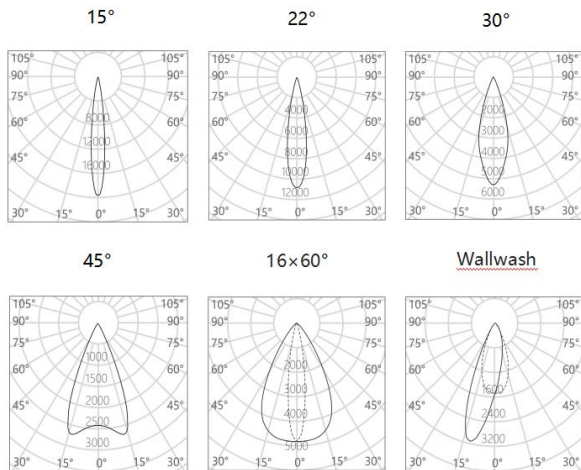

Series Name: Ben / Track Spotlight

Project name:

Model No: MBL41624CT

Location:

Specification

- CCT** : 2700K/3000K/3500K/4000K
- Beam** : 15°/22°/30°/45°/ Elliptical/Wallwash
- CRI** : Ra 97
- SDCM** : ≤ 2
- Wattage** : 24W
- Input Voltage** : 220-240V ~ 50/60Hz
- Dimming Option 1** : Built-in knob dimmer (Dimming range: 0-100%)
- Dimming Option 2** : Built-in CCT dual-control knob dimmer
- Finish and Color** : Powder coating; Black (MBK) /White (MWT)
- Installation** : 3-Circuit track
- Material** : Die-cast aluminum alloy
- LED Source** : SMD
- Adjustment Range** : Horizontal 0° ~ 360°, Vertical 0° ~ 90°
- Life Span** : >50000h-L90/B10