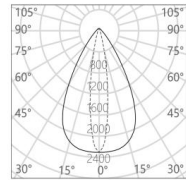

Series Name: Ben / Track Spotlight

Project name:

Model No: MBL40515

Location:

15°

22°

30°

45°

16×60°

Wallwash

Specification

- CCT** : 2700K/3000K/3500K/4000K
- Beam** : 15°/22°/30°/45°/ Elliptical/Wallwash
- CRI** : Ra 97
- SDCM** : ≤ 2
- Wattage** : 15W
- Input Voltage** : 220-240V ~ 50/60Hz
- Dimming Option** : Built-in knob dimmer (Dimming range: 0-100%)
- Finish and Color** : Powder coating; Black (MBK) /White (MWT)
- Installation** : 3-Circuit track
- Material** : Die-cast aluminum alloy
- LED Source** : SMD
- Adjustment Range** : Horizontal 0° ~ 360°, Vertical 0° ~ 90°
- Life Span** : >50000h-L90/B10