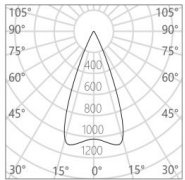

Series Name: Ben / Track Spotlight

Project name:

Model No: MBL40515

Location:

15°

22°

30°

45°

16×60°

Wallwash

Specification

- CCT** : 2700K/3000K/3500K/4000K
- Beam** : 15°/22°/30°/45°/ Elliptical/Wallwash
- CRI** : Ra 97
- SDCM** : ≤ 2
- Wattage** : 15W
- Input Voltage** : 220-240V ~ 50/60Hz
- Dimming Option** : Built-in knob dimmer (Dimming range: 0-100%)
- Finish and Color** : Powder coating; Black (MBK) /White (MWT)
- Installation** : 3-Circuit track
- Material** : Die-cast aluminum alloy
- LED Source** : SMD
- Adjustment Range** : Horizontal 0° ~ 360°, Vertical 0° ~ 90°
- Life Span** : >50000h-L90/B10