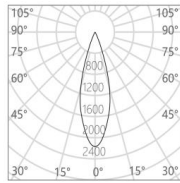

Series Name: Ben / Track Spotlight

Project name:

Model No: MBL40515

Location:

15°

22°

30°

45°

16×60°

Wallwash

Specification

- CCT** : 2700K/3000K/3500K/4000K
- Beam** : 15°/22°/30°/45°/ Elliptical/Wallwash
- CRI** : Ra 97
- SDCM** : ≤ 2
- Wattage** : 15W
- Input Voltage** : 220-240V ~ 50/60Hz
- Dimming Option** : Built-in knob dimmer (Dimming range: 0-100%)
- Finish and Color** : Powder coating; Black (MBK) /White (MWT)
- Installation** : 3-Circuit track
- Material** : Die-cast aluminum alloy
- LED Source** : SMD
- Adjustment Range** : Horizontal 0° ~ 360°, Vertical 0° ~ 90°
- Life Span** : >50000h-L90/B10