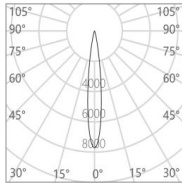

Series Name: Ben / Track Spotlight

Project name:

Model No: MBL40515

Location:

15°

22°

30°

45°

16×60°

Wallwash

Specification

- CCT** : 2700K/3000K/3500K/4000K
- Beam** : 15°/22°/30°/45°/ Elliptical/Wallwash
- CRI** : Ra 97
- SDCM** : ≤ 2
- Wattage** : 15W
- Input Voltage** : 220-240V ~ 50/60Hz
- Dimming Option** : Built-in knob dimmer (Dimming range: 0-100%)
- Finish and Color** : Powder coating; Black (MBK) /White (MWT)
- Installation** : 3-Circuit track
- Material** : Die-cast aluminum alloy
- LED Source** : SMD
- Adjustment Range** : Horizontal 0° ~ 360°, Vertical 0° ~ 90°
- Life Span** : >50000h-L90/B10