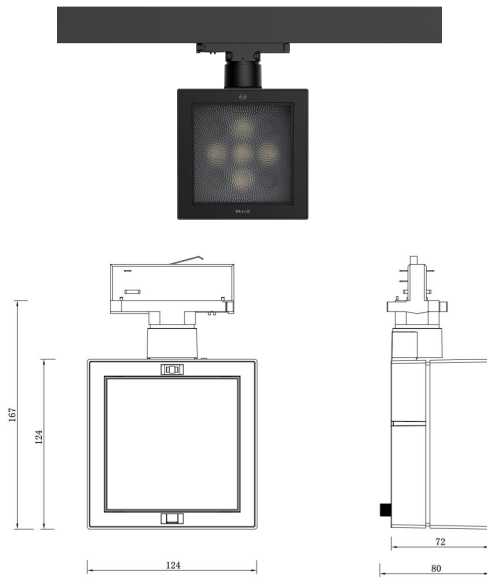

Series Name: Ben / Track Spotlight

Project name:

Model No: MBL40515

Location:

15°

22°

30°

45°

16×60°

Wallwash

Specification

- CCT** : 2700K/3000K/3500K/4000K
- Beam** : 15°/22°/30°/45°/ Elliptical/Wallwash
- CRI** : Ra 97
- SDCM** : ≤ 2
- Wattage** : 15W
- Input Voltage** : 220-240V ~ 50/60Hz
- Dimming Option** : Built-in knob dimmer (Dimming range: 0-100%)
- Finish and Color** : Powder coating; Black (MBK) /White (MWT)
- Installation** : 3-Circuit track
- Material** : Die-cast aluminum alloy
- LED Source** : SMD
- Adjustment Range** : Horizontal 0° ~ 360°, Vertical 0° ~ 90°
- Life Span** : >50000h-L90/B10

Accessories Available

MP12-15
15°

MP12-22
22°

MP12-30
30°

MP12-45
45°

MP12-EV
16×60°

MP12-EH
60×16°

MP12-WW
Wallwash