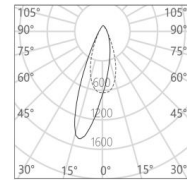

Series Name: Ben / Track Spotlight

Project name:

Model No: MBL40515

Location:

15°

22°

30°

45°

16×60°

Wallwash

Specification

- CCT** : 2700K/3000K/3500K/4000K
- Beam** : 15°/22°/30°/45°/ Elliptical/Wallwash
- CRI** : Ra 97
- SDCM** : ≤ 2
- Wattage** : 15W
- Input Voltage** : 220-240V ~ 50/60Hz
- Dimming Option** : Built-in knob dimmer (Dimming range: 0-100%)
- Finish and Color** : Powder coating; Black (MBK) /White (MWT)
- Installation** : 3-Circuit track
- Material** : Die-cast aluminum alloy
- LED Source** : SMD
- Adjustment Range** : Horizontal 0° ~ 360°, Vertical 0° ~ 90°
- Life Span** : >50000h-L90/B10