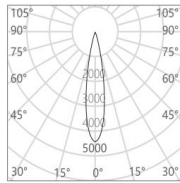

Series Name: Ben / Track Spotlight

Project name:

Model No: MBL40515

Location:

15°

22°

30°

45°

16×60°

Wallwash

Specification

- CCT** : 2700K/3000K/3500K/4000K
- Beam** : 15°/22°/30°/45°/ Elliptical/Wallwash
- CRI** : Ra 97
- SDCM** : ≤ 2
- Wattage** : 15W
- Input Voltage** : 220-240V ~ 50/60Hz
- Dimming Option** : Built-in knob dimmer (Dimming range: 0-100%)
- Finish and Color** : Powder coating; Black (MBK) /White (MWT)
- Installation** : 3-Circuit track
- Material** : Die-cast aluminum alloy
- LED Source** : SMD
- Adjustment Range** : Horizontal 0° ~ 360°, Vertical 0° ~ 90°
- Life Span** : >50000h-L90/B10