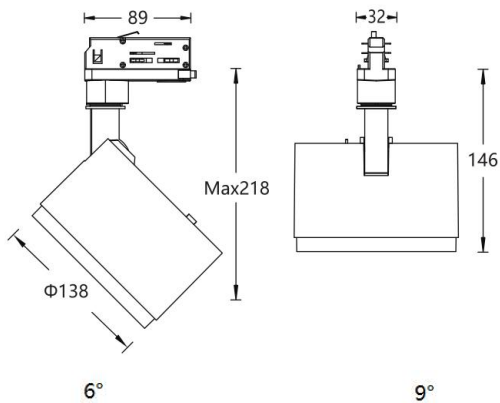

Series Name: Ajaw / Track Spotlight

Project name:

Model No: MAL40724-III

Location:

Specification

- CCT** : 2700K/3000K/3500K/4000K
- Beam** : 6°/9°
- CRI** : Ra 97
- SDCM** : ≤ 2
- Wattage** : 24W
- Input Voltage** : 220-240V ~ 50/60Hz
- Dimming Option** : Built-in knob dimmer (Dimming range: 0-100%)
- Color** : Black(MBK) /White (MWT)
- Installation** : 3-Circuit track
- Material** : Die-cast aluminum alloy
- LED Source** : SMD
- Finish** : Powder coating
- Adjustment Range** : Horizontal 0° ~ 360°, Vertical 0° ~ 90°
- Life Span** : >50000h-L90/B10