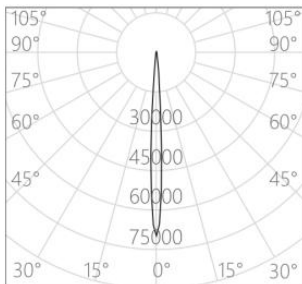

Series Name: Ajaw / Track Spotlight

Project name:

Model No: MAL40724-III

Location:

Specification

- CCT** : 2700K/3000K/3500K/4000K
- Beam** : 6°/9°
- CRI** : Ra 97
- SDCM** : ≤ 2
- Wattage** : 24W
- Input Voltage** : 220-240V ~ 50/60Hz
- Dimming Option** : Built-in knob dimmer (Dimming range: 0-100%)
- Color** : Black(MBK) /White (MWT)
- Installation** : 3-Circuit track
- Material** : Die-cast aluminum alloy
- LED Source** : SMD
- Finish** : Powder coating
- Adjustment Range** : Horizontal 0° ~ 360°, Vertical 0° ~ 90°
- Life Span** : >50000h-L90/B10