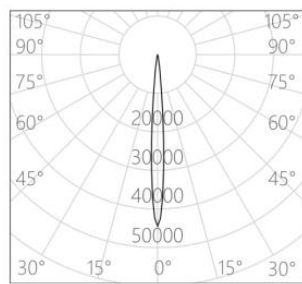

Series Name: Ajaw / Track Spotlight

Project name:

Model No: MAL40724-III

Location:

Specification

- CCT** : 2700K/3000K/3500K/4000K
- Beam** : 6°/9°
- CRI** : Ra 97
- SDCM** : ≤ 2
- Wattage** : 24W
- Input Voltage** : 220-240V ~ 50/60Hz
- Dimming Option** : Built-in knob dimmer (Dimming range: 0-100%)
- Color** : Black(MBK) /White (MWT)
- Installation** : 3-Circuit track
- Material** : Die-cast aluminum alloy
- LED Source** : SMD
- Finish** : Powder coating
- Adjustment Range** : Horizontal 0° ~ 360°, Vertical 0° ~ 90°
- Life Span** : >50000h-L90/B10