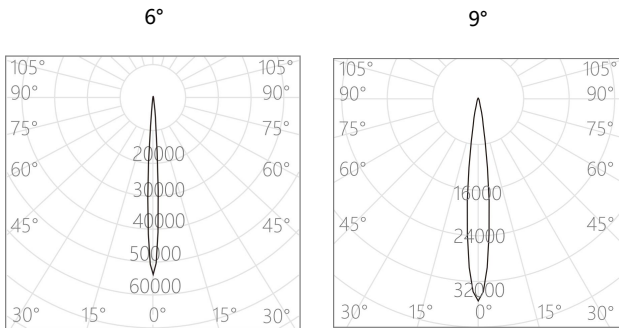

Series Name: Ajaw / Track Framing Projector

Project name:

Model No: MAL41224-2CT

Location:

Specification

- CCT** : 2700K↔3000K↔3500K↔4000K(Tunable)
- Beam** : 6°9°
- CRI** : Ra92/ Ra95/ Ra97
- SDCM** : ≤ 2
- Wattage** : 24W
- Input Voltage** : 220-240V ~ 50/60Hz
- Dimming Option** : ① Knob Dimming (Dimming range: 0-100%)
② Dual-knob Color Tuning
- Finish and Color** : Black(MBK) /White (MWT)
- Installation** : 3-Circuit track
- Material** : Die-cast aluminum alloy
- LED Source** : SMD
- Finish and Color** : Powder coating
- Adjustment Range** : Horizontal 0° ~ 360°, Vertical 0° ~ 90°
- Life Span** : >50000h-L90/B10
- IP Rating** : IP20