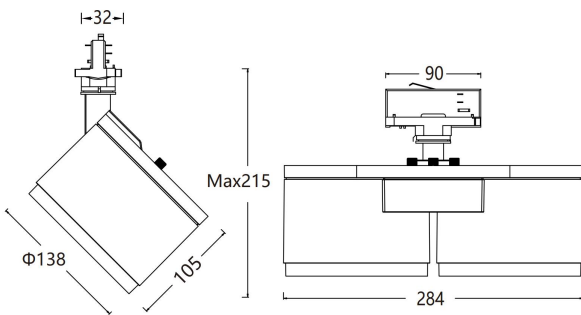

Series Name: Ajaw / Track Framing Projector

Project name:

Model No: MAL41224-2CT

Location:

Specification

- CCT** : 2700K↔3000K↔3500K↔4000K(Tunable)
- Beam** : 6°9°
- CRI** : Ra92/ Ra95/ Ra97
- SDCM** : ≤ 2
- Wattage** : 24W
- Input Voltage** : 220-240V ~ 50/60Hz
- Dimming Option** : ① Knob Dimming (Dimming range: 0-100%)
② Dual-knob Color Tuning
- Finish and Color** : Black(MBK) /White (MWT)
- Installation** : 3-Circuit track
- Material** : Die-cast aluminum alloy
- LED Source** : SMD
- Finish and Color** : Powder coating
- Adjustment Range** : Horizontal 0° ~ 360°, Vertical 0° ~ 90°
- Life Span** : >50000h-L90/B10
- IP Rating** : IP20