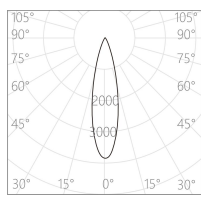

Series Name: Ajaw / Track Framing Projector

Project name:

Model No: MAL40812-CT

Location:

15°

22°

30°

45°

16×60°

Wallwash

Specification

CCT	: 2700K↔3000K↔3500K↔4000K(Tunable)
Beam	: 15°/22°/30°/45°/Elliptical(16°×60°)/Wallwash
CRI	: Ra92/ Ra95/ Ra97
SDCM	: ≤ 2
Wattage	: 12W
Input Voltage	: 220-240V ~ 50/60Hz
Dimming Option	: ① Knob Dimming (Dimming range: 0-100%) ② Dual-knob Color Tuning
Finish and Color	: Black(MBK) /White (MWT)
Installation	: 3-Circuit track
Material	: Die-cast aluminum alloy
LED Source	: SMD
Finish and Color	: Powder coating
Adjustment Range	: Horizontal 0° ~ 360°, Vertical 0° ~ 90°
Life Span	: >50000h-L90/B10
IP Rating	: IP20