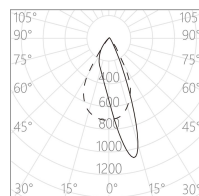

Series Name: Ajaw / Track Framing Projector

Project name:

Model No: MAL40812-CT

Location:

15°

22°

30°

45°

16×60°

Wallwash

Specification

CCT	: 2700K↔3000K↔3500K↔4000K(Tunable)
Beam	: 15°/22°/30°/45°/Elliptical(16°×60°)/Wallwash
CRI	: Ra92/ Ra95/ Ra97
SDCM	: ≤ 2
Wattage	: 12W
Input Voltage	: 220-240V ~ 50/60Hz
Dimming Option	: ① Knob Dimming (Dimming range: 0-100%) ② Dual-knob Color Tuning
Finish and Color	: Black(MBK) /White (MWT)
Installation	: 3-Circuit track
Material	: Die-cast aluminum alloy
LED Source	: SMD
Finish and Color	: Powder coating
Adjustment Range	: Horizontal 0° ~ 360°, Vertical 0° ~ 90°
Life Span	: >50000h-L90/B10
IP Rating	: IP20