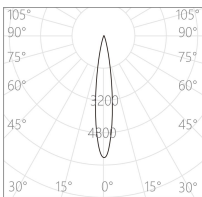

Series Name: Ajaw / Track Framing Projector

Project name:

Model No: MAL40812-CT

Location:

15°

22°

30°

45°

16×60°

Wallwash

Specification

CCT	: 2700K↔3000K↔3500K↔4000K(Tunable)
Beam	: 15°/22°/30°/45°/Elliptical(16°×60°)/Wallwash
CRI	: Ra92/ Ra95/ Ra97
SDCM	: ≤ 2
Wattage	: 12W
Input Voltage	: 220-240V ~ 50/60Hz
Dimming Option	: ① Knob Dimming (Dimming range: 0-100%) ② Dual-knob Color Tuning
Finish and Color	: Black(MBK) /White (MWT)
Installation	: 3-Circuit track
Material	: Die-cast aluminum alloy
LED Source	: SMD
Finish and Color	: Powder coating
Adjustment Range	: Horizontal 0° ~ 360°, Vertical 0° ~ 90°
Life Span	: >50000h-L90/B10
IP Rating	: IP20