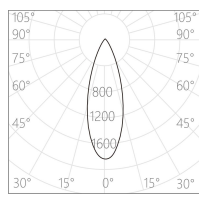

Series Name: Ajaw / Track Framing Projector

Project name:

Model No: MAL40812-CT

Location:

15°

22°

30°

45°

16×60°

Wallwash

Specification

CCT	: 2700K↔3000K↔3500K↔4000K(Tunable)
Beam	: 15°/22°/30°/45°/Elliptical(16°×60°)/Wallwash
CRI	: Ra92/ Ra95/ Ra97
SDCM	: ≤ 2
Wattage	: 12W
Input Voltage	: 220-240V ~ 50/60Hz
Dimming Option	: ① Knob Dimming (Dimming range: 0-100%) ② Dual-knob Color Tuning
Finish and Color	: Black(MBK) /White (MWT)
Installation	: 3-Circuit track
Material	: Die-cast aluminum alloy
LED Source	: SMD
Finish and Color	: Powder coating
Adjustment Range	: Horizontal 0° ~ 360°, Vertical 0° ~ 90°
Life Span	: >50000h-L90/B10
IP Rating	: IP20