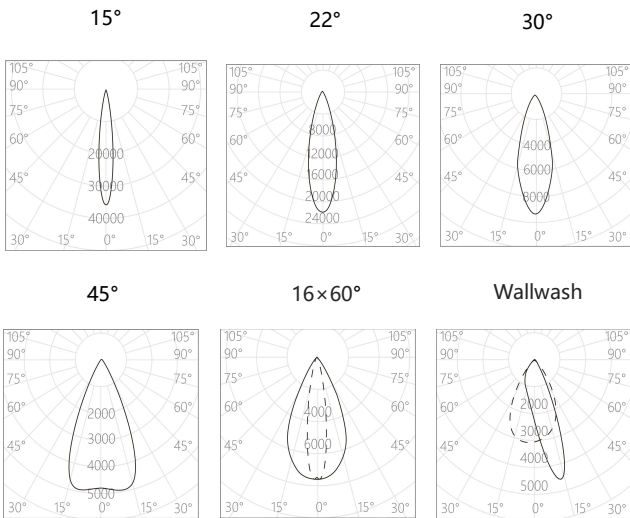

Series Name: Ajaw / Track Framing Projector

Project name:

Model No: MAL43248-2CT

Location:

Specification

CCT	: 2700K↔3000K↔3500K↔4000K(Tunable)
Beam	: 15°/22°/30°/45°/Elliptical(16°×60°)/Wallwash
CRI	: Ra92/ Ra95/ Ra97
SDCM	: ≤ 2
Wattage	: 48W
Input Voltage	: 220-240V ~ 50/60Hz
Dimming Option	: ① Knob Dimming (Dimming range: 0-100%) ② Dual-knob Color Tuning
Finish and Color	: Black(MBK) /White (MWT)
Installation	: 3-Circuit track
Material	: Die-cast aluminum alloy
LED Source	: SMD
Finish and Color	: Powder coating
Adjustment Range	: Horizontal 0° ~ 360°, Vertical 0° ~ 90°
Life Span	: >50000h-L90/B10
IP Rating	: IP20

Accessories

MA348-15
15°

MA348-22
22°

MA348-30
30°

MA348-45
45°

MA348-EV
16×60°

MA348-WW
Wallwash

MA348-HC
Honeycomb