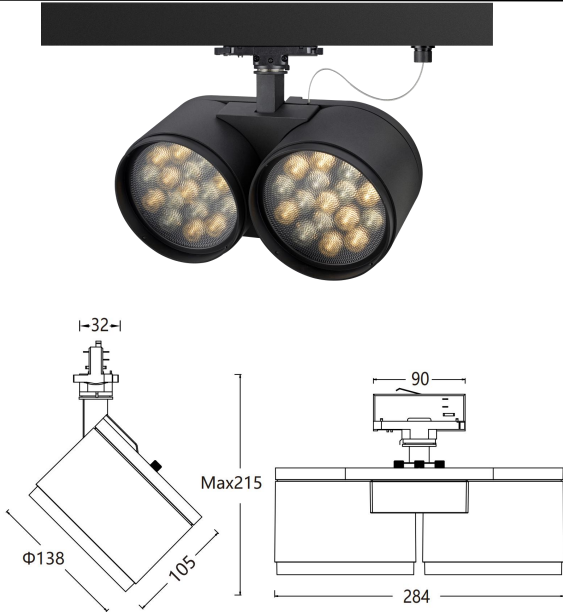

Series Name: Ajaw / Track Framing Projector

Project name:

Model No: MAL43248-2CT

Location:

Specification

CCT	: 2700K↔3000K↔3500K↔4000K(Tunable)
Beam	: 15°/22°/30°/45°/Elliptical(16°×60°)/Wallwash
CRI	: Ra92/ Ra95/ Ra97
SDCM	: ≤ 2
Wattage	: 48W
Input Voltage	: 220-240V ~ 50/60Hz
Dimming Option	: ① Knob Dimming (Dimming range: 0-100%) ② Dual-knob Color Tuning
Finish and Color	: Black(MBK) /White (MWT)
Installation	: 3-Circuit track
Material	: Die-cast aluminum alloy
LED Source	: SMD
Finish and Color	: Powder coating
Adjustment Range	: Horizontal 0° ~ 360°, Vertical 0° ~ 90°
Life Span	: >50000h-L90/B10
IP Rating	: IP20

Accessories

MA348-15
15°

MA348-22
22°

MA348-30
30°

MA348-45
45°

MA348-EV
16×60°

MA348-WW
Wallwash

MA348-HC
Honeycomb

MA348-ST
Glare shield

MA348-BD
Barn door

MA348-RF
Red lens

MA348-GF
Green lens

MA348-BF
Blue lens