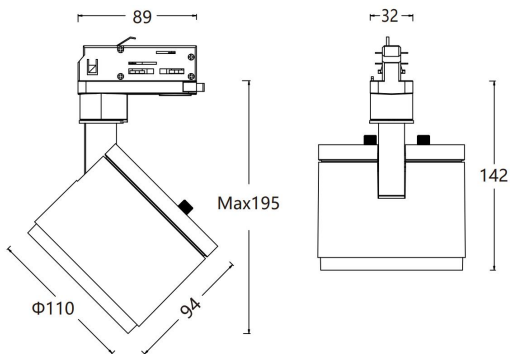

**Series Name:** Ajaw / Track Framing Projector

**Project name:**

**Model No:** MAL40408-CT

**Location:**

**Specification**

- CCT** : 2700K↔3000K↔3500K↔4000K(Tunable)
- Beam** : 6°/9°
- CRI** : Ra92/ Ra95/ Ra97
- SDCM** : ≤ 2
- Wattage** : 8W
- Input Voltage** : 220-240V ~ 50/60Hz
- Dimming Option** : ① Knob Dimming (Dimming range: 0-100%)  
② Dual-knob Color Tuning
- Finish and Color** : Black(MBK) /White (MWT)
- Installation** : 3-Circuit track
- Material** : Die-cast aluminum alloy
- LED Source** : SMD
- Finish and Color** : Powder coating
- Adjustment Range** : Horizontal 0° ~ 360°, Vertical 0° ~ 90°
- Life Span** : >50000h-L90/B10
- IP Rating** : IP20