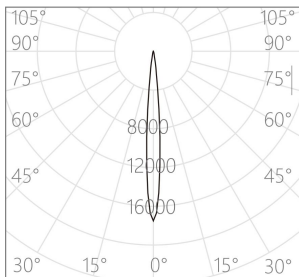

Accessories