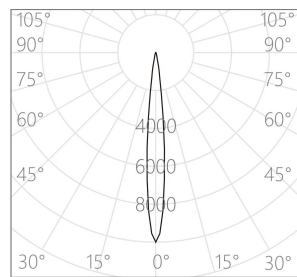

Accessories