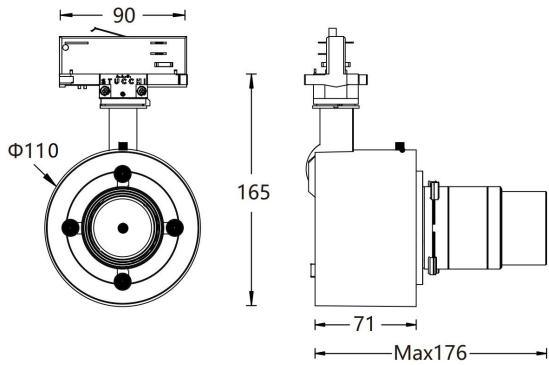

SDCM : ≤ 2

Wattage : 20W

Input Voltage : 220-240V ~ 50/60Hz

Dimming Option : Single lamp knob dimming/Wireless Control/0-10V/ DALI

Finish and Color : Black(MBK) /White (MWT)

Installation : 3-Circuit track

Material : Die-cast aluminum alloy

LED Source : COB

Finish and Color : Powder coating

Adjustment Range : Horizontal 0° ~ 360°, Vertical 0° ~ 90°

Life Span : >50000h-L90/B10

IP Rating : IP20

Min		
H(m)	E(lx)	Dl(m)
1	869	0.95
2	217	1.92
3	97	2.83
4	54	3.79
5	35	4.73