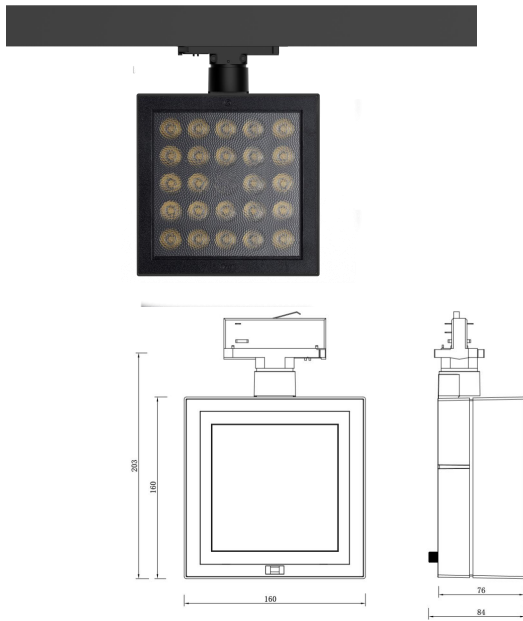

Series Name: Ben / Track Spotlight

Project name:

Model No: MBL42445CT

Location:

Specification

- CCT** : 2700K/3000K/3500K/4000K
- Beam** : 15°/22°/30°/45°/ Elliptical/Wallwash
- CRI** : Ra 97
- SDCM** : ≤ 2
- Wattage** : 45W
- Input Voltage** : 220-240V ~ 50/60Hz
- Dimming Option 1** : Built-in knob dimmer (Dimming range: 0-100%)
- Dimming Option 2** : Built-in CCT dual-control knob dimmer
- Finish and Color** : Powder coating; Black (MBK) /White (MWT)
- Installation** : 3-Circuit track
- Material** : Die-cast aluminum alloy
- LED Source** : SMD
- Adjustment Range** : Horizontal 0° ~ 360°, Vertical 0° ~ 90°
- Life Span** : >50000h-L90/B10

Accessories Available

MP16-15
15°

MP16-22
22°

MP16-30
30°

MP16-45
45°

MP16-EV
16×60°

MP16-EH
60×16°

MP16-WW
Wallwash