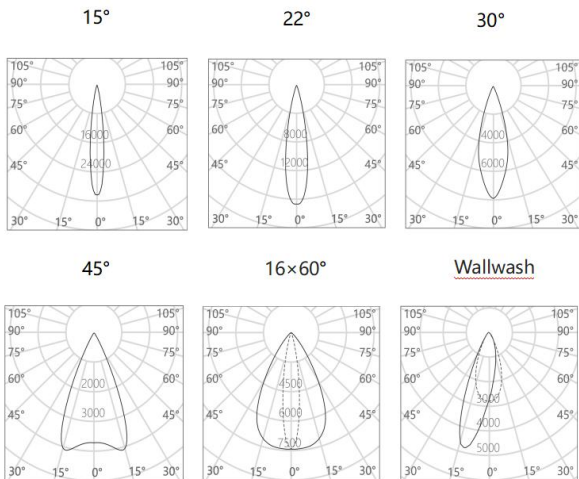

Series Name: Ben / Track Spotlight

Project name:

Model No: MBL42445CT

Location:

Specification

- CCT** : 2700K/3000K/3500K/4000K
- Beam** : 15°/22°/30°/45°/ Elliptical/Wallwash
- CRI** : Ra 97
- SDCM** : ≤ 2
- Wattage** : 45W
- Input Voltage** : 220-240V ~ 50/60Hz
- Dimming Option 1** : Built-in knob dimmer (Dimming range: 0-100%)
- Dimming Option 2** : Built-in CCT dual-control knob dimmer
- Finish and Color** : Powder coating; Black (MBK) /White (MWT)
- Installation** : 3-Circuit track
- Material** : Die-cast aluminum alloy
- LED Source** : SMD
- Adjustment Range** : Horizontal 0° ~ 360°, Vertical 0° ~ 90°
- Life Span** : >50000h-L90/B10

Accessories Available

MP16-15
15°

MP16-22
22°

MP16-30
30°

MP16-45
45°

MP16-EV
16×60°

MP16-EH
60×16°

MP16-WW
Wallwash