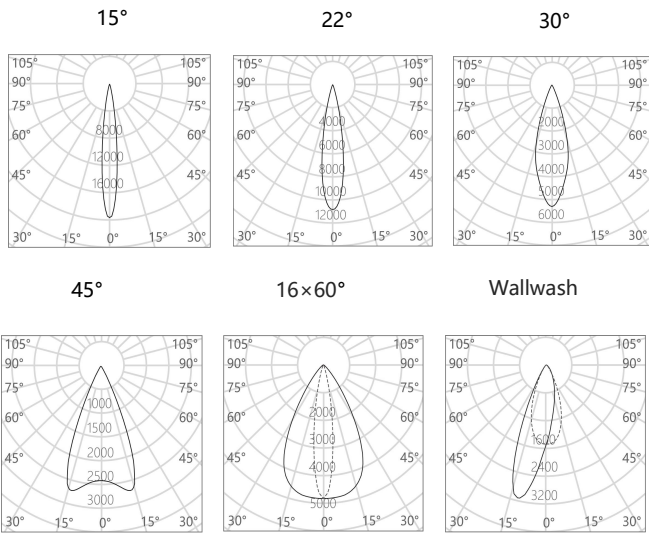

Series Name: Pax / Track Spotlight

Project name:

Model No: MPL41230

Location:

Specification

- LED Source** : LED SMD
- CCT** : 2700K/3000K/3500K/4000K
- CRI** : Ra 97
- SDCM** : ≤ 2
- Life Span** : >50000H
- Wattage** : 30W
- Beam** : 15°/22°/30°/45°/elliptical/wallwasher
- Input Voltage** : 220-240V ~ 50/60Hz
- Dimming Option** : Built-in knob dimming (dimming range 0-100%)
- Installation** : 5-Line 3-Circuit track
- Adjustment Range** : Horizontal 360°, vertical X-axis 360°, vertical Y-axis ±15°
- Material** : High-purity die-cast aluminum lamp body
- Finish and Color** : Anti-corrosion electrostatic spraying
Matt black/white
- IP Rating** : IP20

Accessories Available

MP16-15
15°

MP16-22
22°

MP16-30
30°

MP16-45
45°

MP16-EV
16×60°

MP16-EH
60×16°

MP16-WW
Wallwash