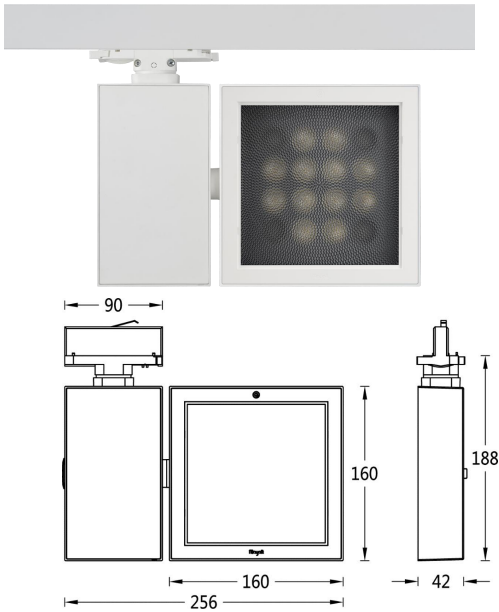

Series Name: Pax / Track Spotlight

Project name:

Model No: MPL41230

Location:

Specification

- LED Source** : LED SMD
- CCT** : 2700K/3000K/3500K/4000K
- CRI** : Ra 97
- SDCM** : ≤ 2
- Life Span** : >50000H
- Wattage** : 30W
- Beam** : 15°/22°/30°/45°/elliptical/wallwasher
- Input Voltage** : 220-240V ~ 50/60Hz
- Dimming Option** : Built-in knob dimming (dimming range 0-100%)
- Installation** : 5-Line 3-Circuit track
- Adjustment Range** : Horizontal 360°, vertical X-axis 360°, vertical Y-axis ±15°
- Material** : High-purity die-cast aluminum lamp body
- Finish and Color** : Anti-corrosion electrostatic spraying
Matt black/white
- IP Rating** : IP20

Accessories Available

MP16-15
15°

MP16-22
22°

MP16-30
30°

MP16-45
45°

MP16-EV
16×60°

MP16-EH
60×16°

MP16-WW
Wallwash